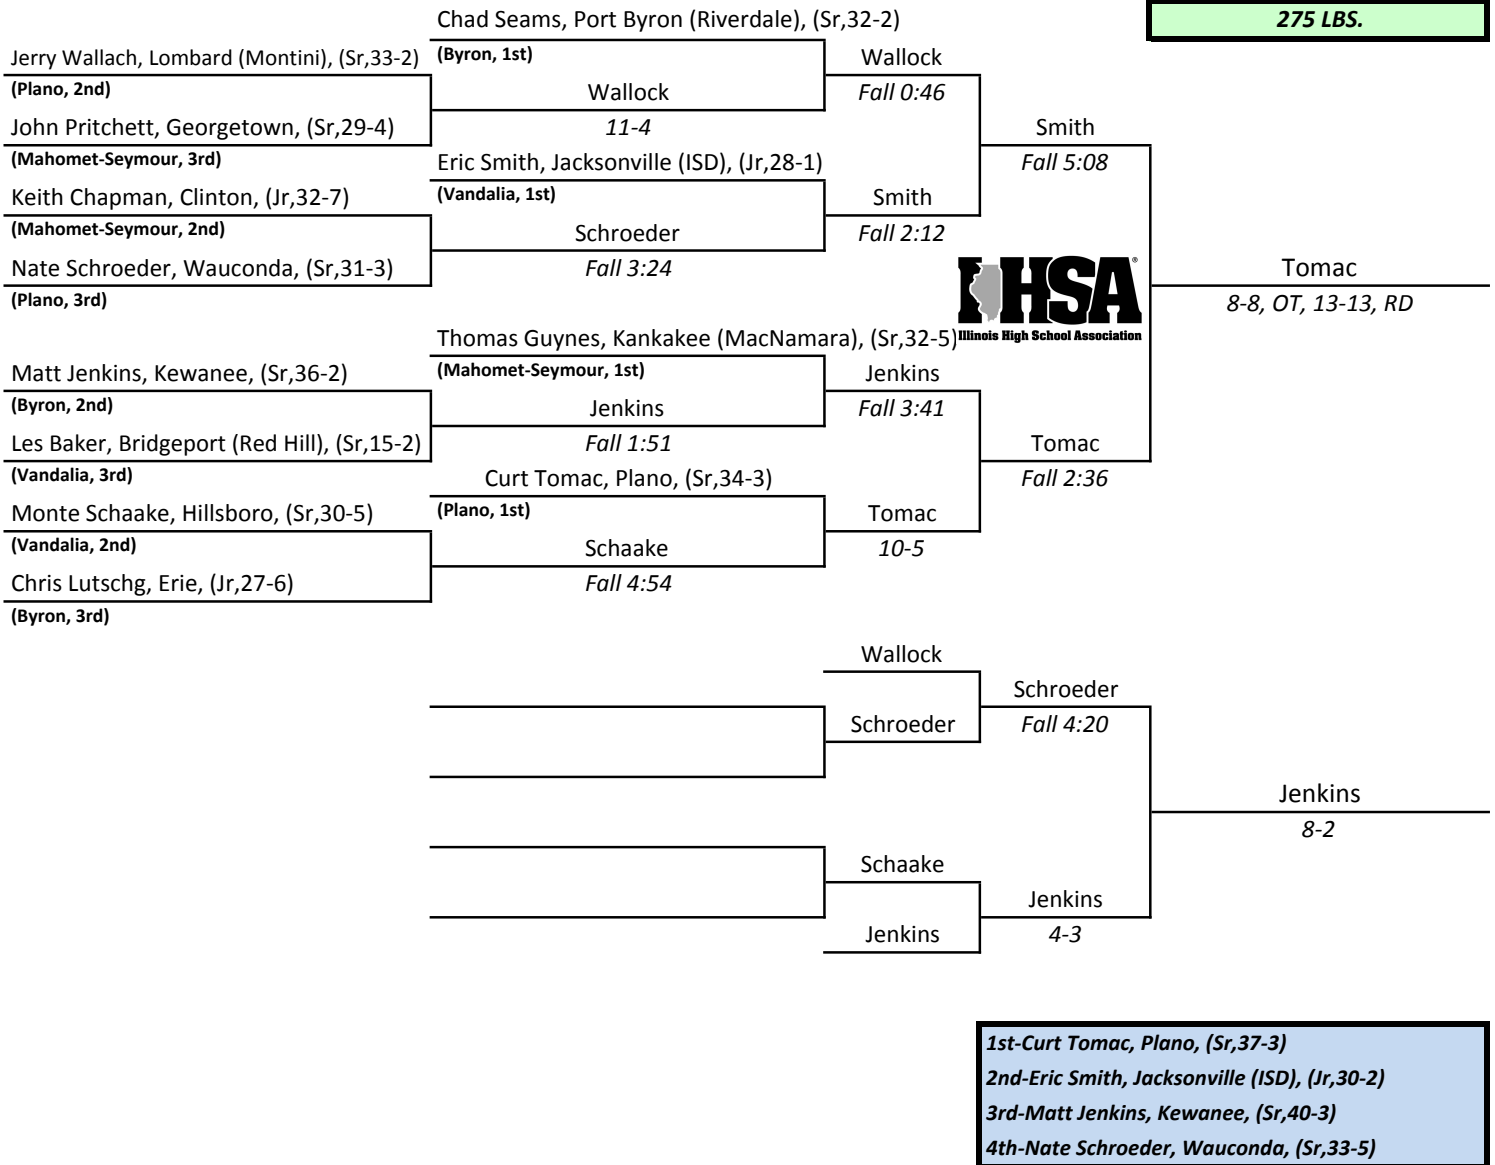

**IHSA STATE INDIVIDUAL
CLASS A
1991**

Assembly Hall, University of Illinois, Champaign, February 15th and 16th