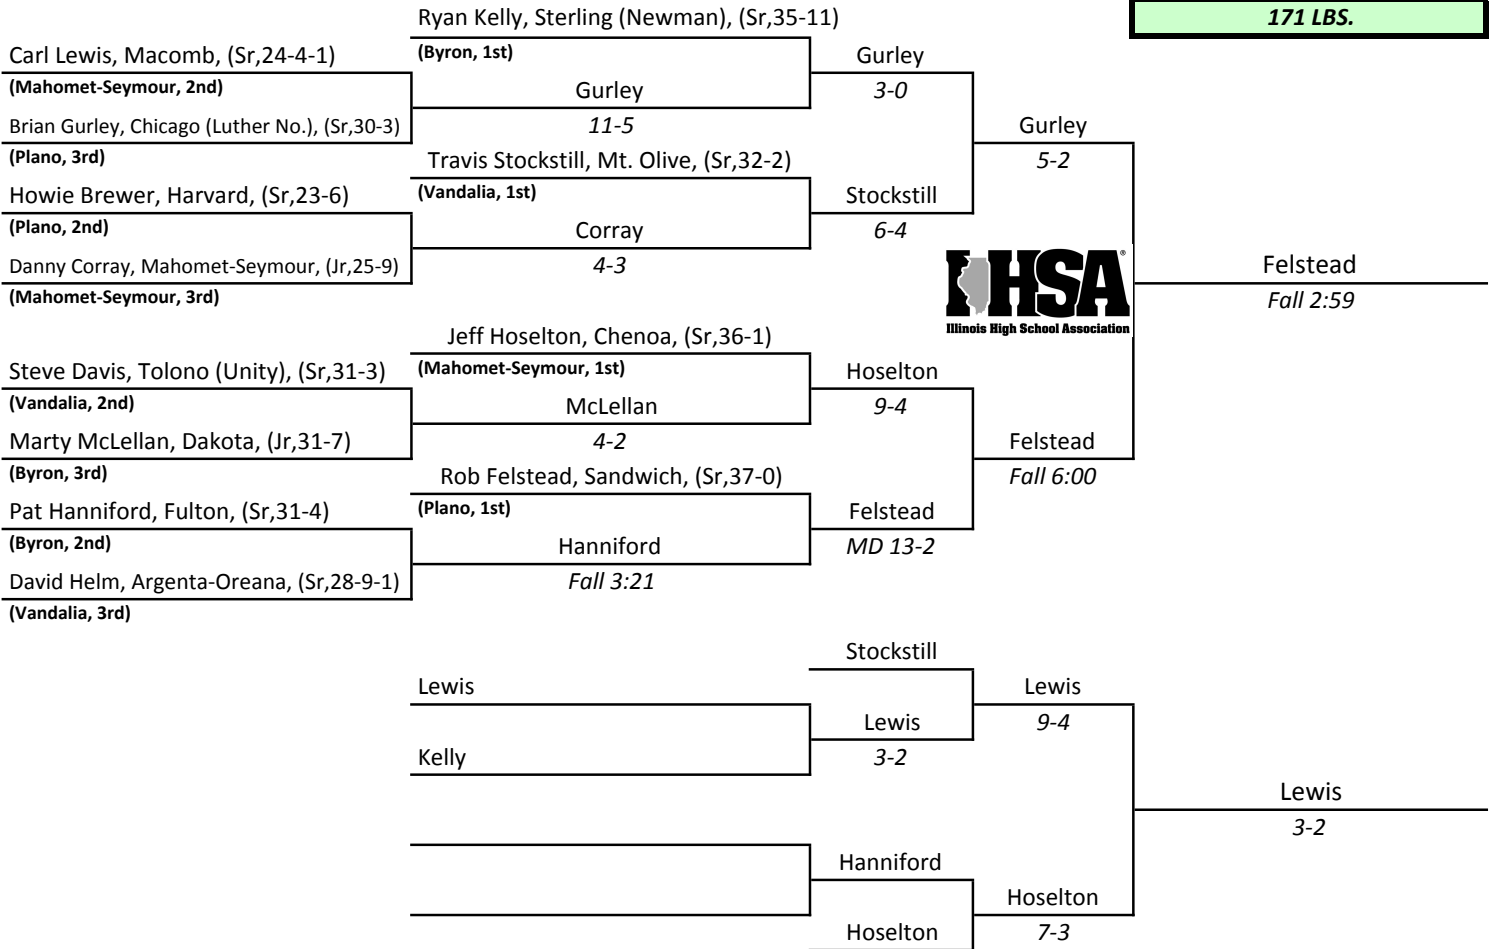

**IHSA STATE INDIVIDUAL
CLASS A
1991**

- 1st-Rob Felstead, Sandwich, (Sr,40-0)
- 2nd-Brian Gurley, Chicago (Luther No.), (Sr,33-4)
- 3rd-Carl Lewis, Macomb, (Sr,27-5-1)
- 4th-Jeff Hoselton, Chenoa, (Sr,38-3)