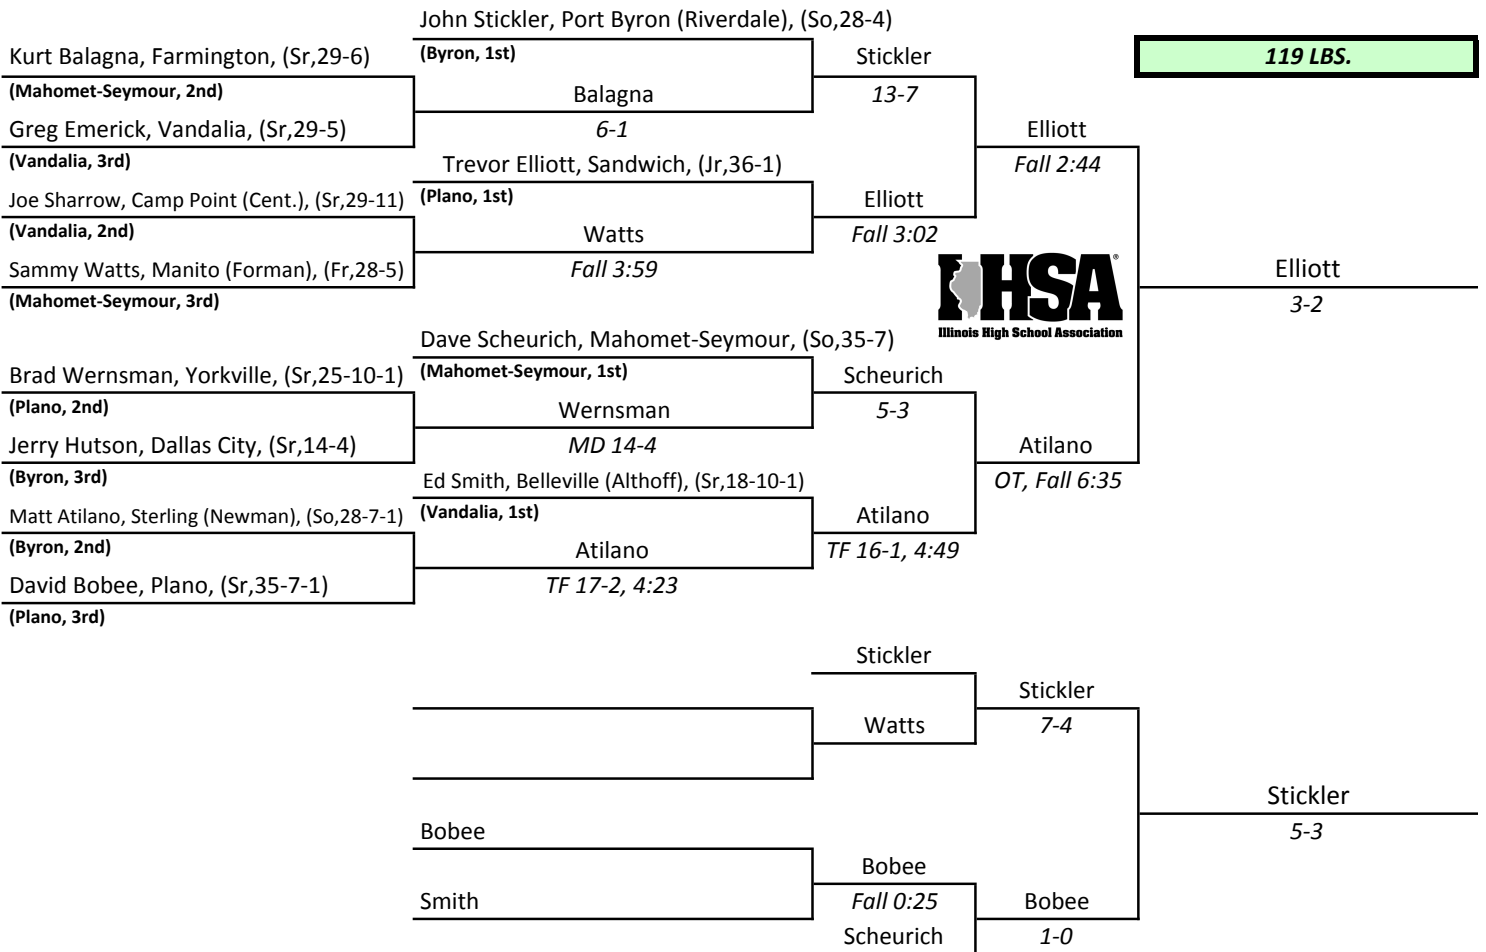

112 LBS.

1st-Cory Daker, Manito (Forman), (Jr,39-0)
 2nd-Jeff Castor, Mahomet-Seymour, (Jr,38-6)
 3rd-Brian Savage, Lombard (Montini), (Sr,35-4)
 4th-Eric Handley, Richmond-Burton, (Sr,36-7)

**IHSA STATE INDIVIDUAL
CLASS A
1991**