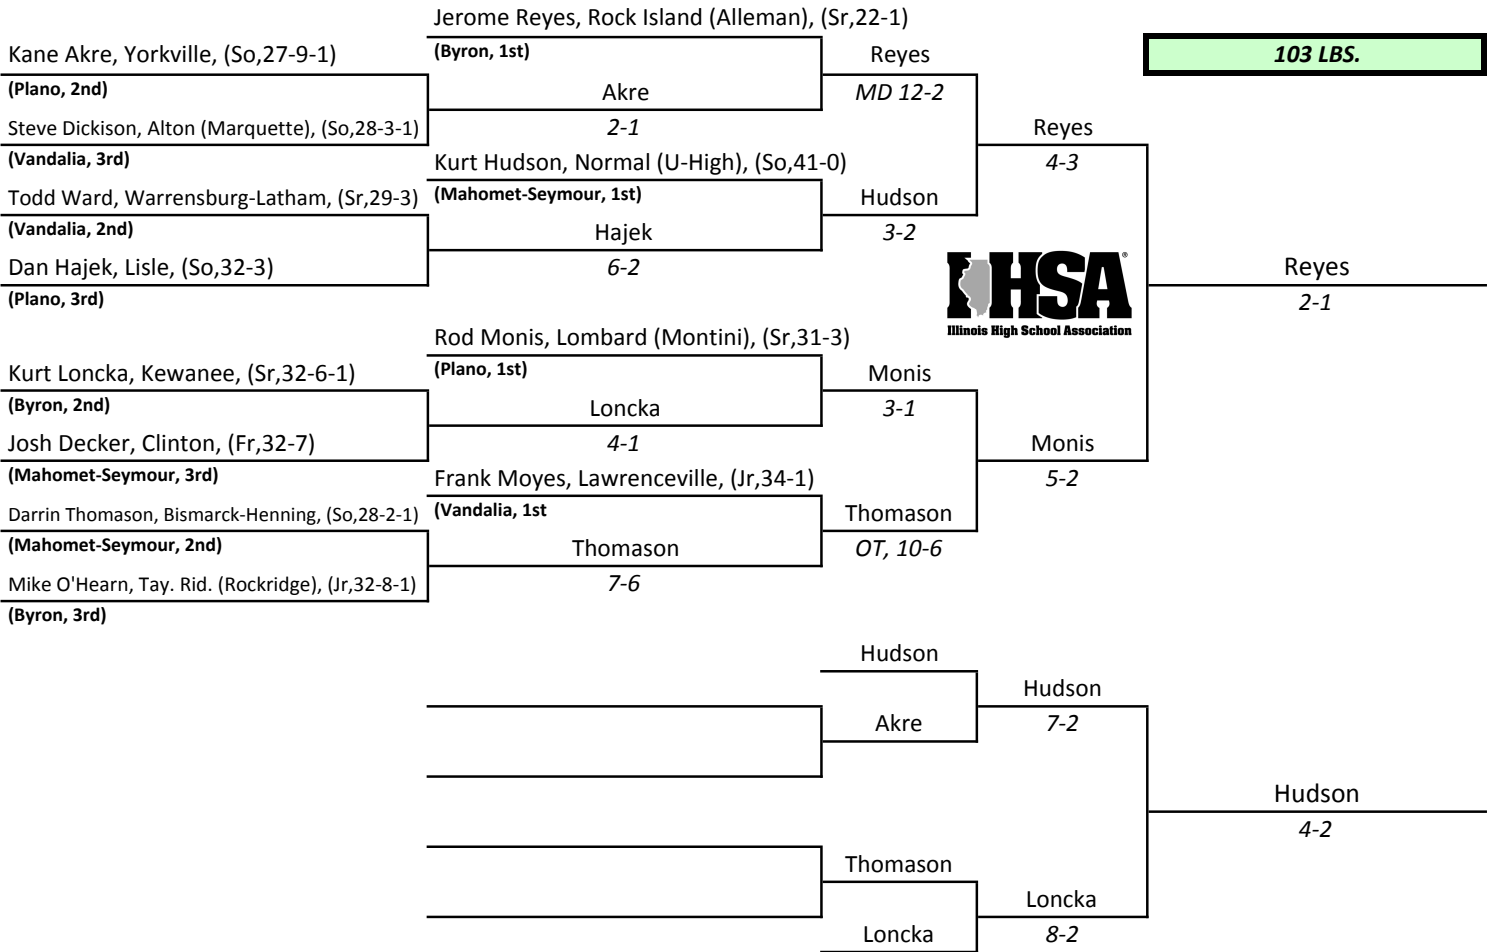

**IHSA STATE INDIVIDUAL
CLASS A
1991**

Yellow areas indicate items are missing/unknown—Contact George Dyche (sonsx3@comcast.net) or Tom Heniff (tmheniff@comcast.net) if you have access to any missing data.

1st-Jerome Reyes, Rock Island (Alleman), (Sr,25-1)
2nd-Rod Monis, Lombard (Montini), (Sr,33-4)
3rd-Kurt Hudson, Normal (U-High), (So,44-1)
4th-Kurt Loncka, Kewanee, (Sr,34-8-1)