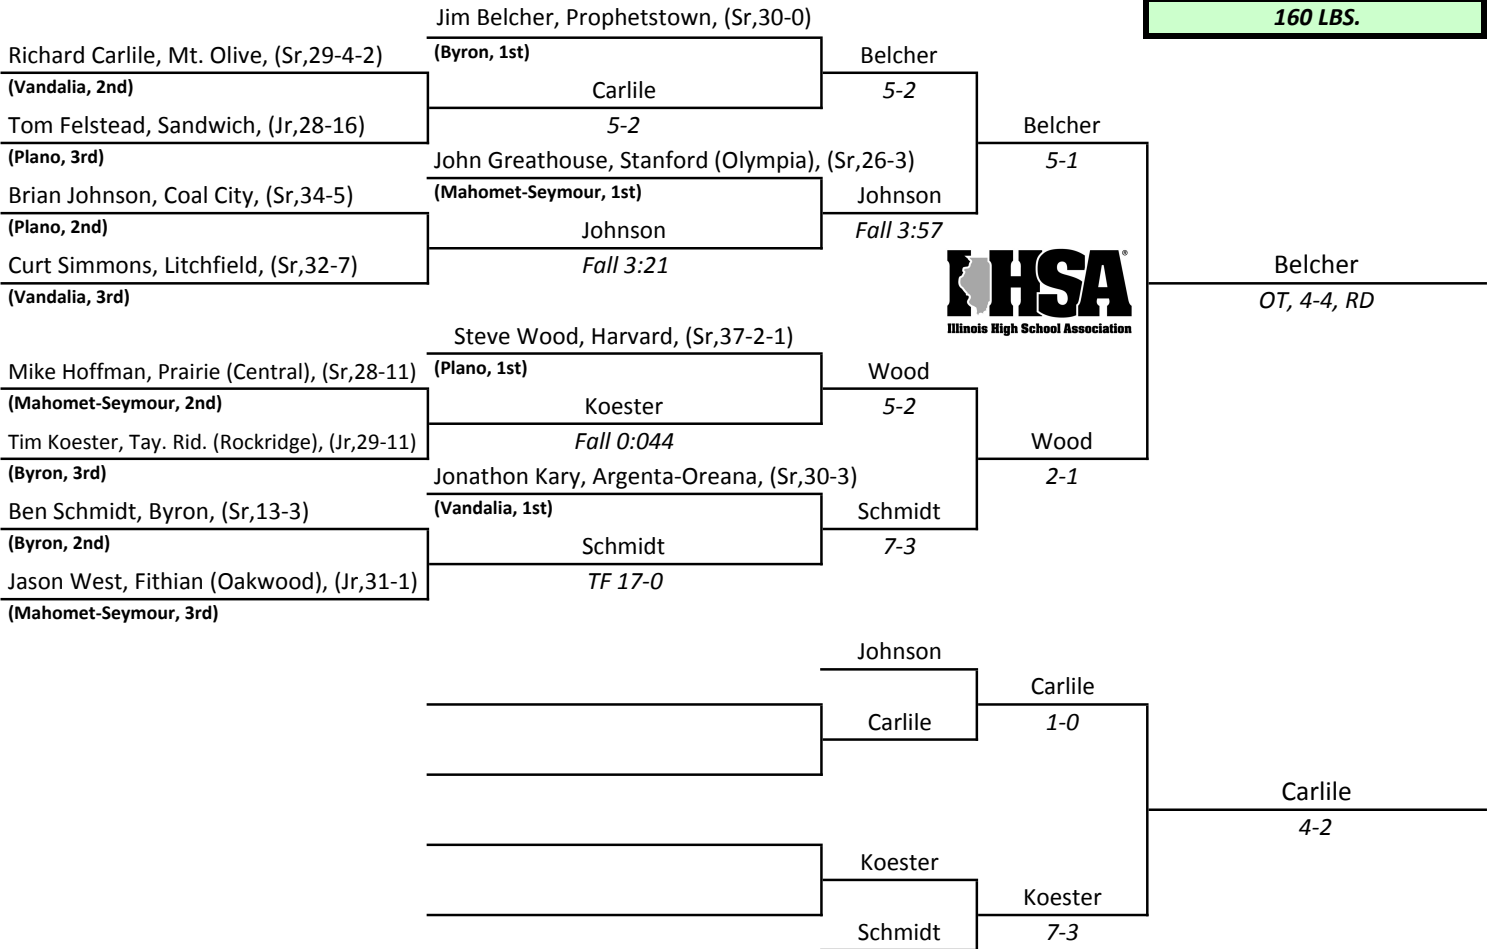

**IHSA STATE INDIVIDUAL
CLASS A
1991**

1st-Jim Belcher, Prophetstown, (Sr,33-0) 2nd-Steve Wood, Harvard, (Sr,39-3-1) 3rd-Richard Carlile, Mt. Olive, (Sr,32-5-2) 4th-Tim Koester, Taylor Ridge (Rockridge), (Sr,31-13)