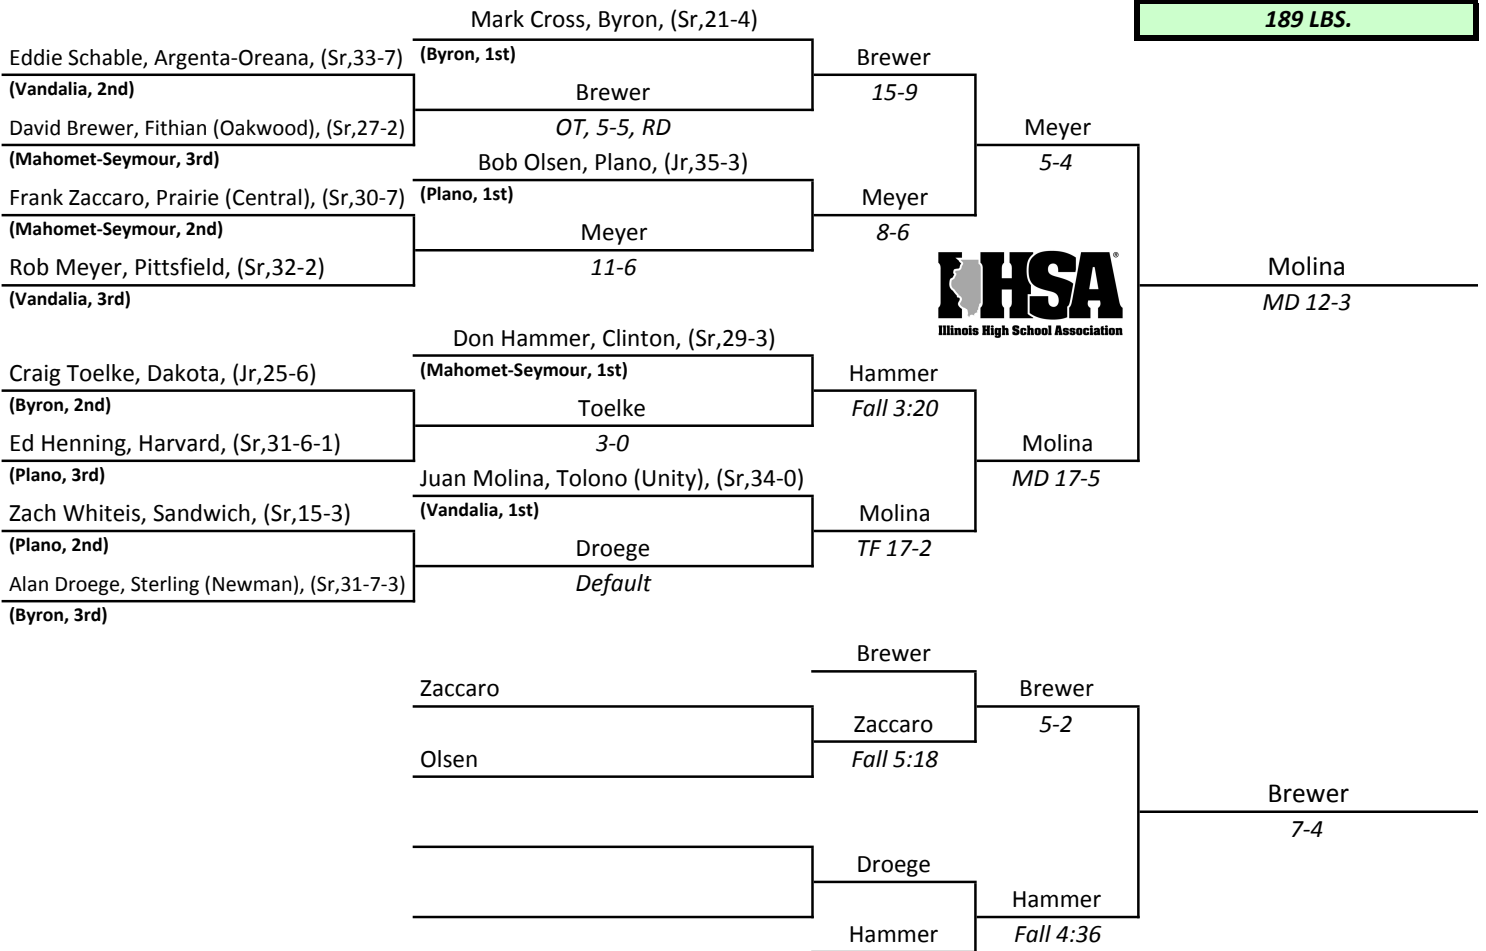

**IHSA STATE INDIVIDUAL
CLASS A
1991**

- 1st-Juan Molina, Tolono (Unity), (Sr,37-0)
- 2nd-Rob Meyer, Pittsfield, (Sr,35-3)
- 3rd-David Brewer, Fithian (Oakwood), (Sr,31-3)
- 4th-Don Hammer, Clinton, (Sr,31-5)

Assembly Hall, University of Illinois, Champaign, February 15th and 16th