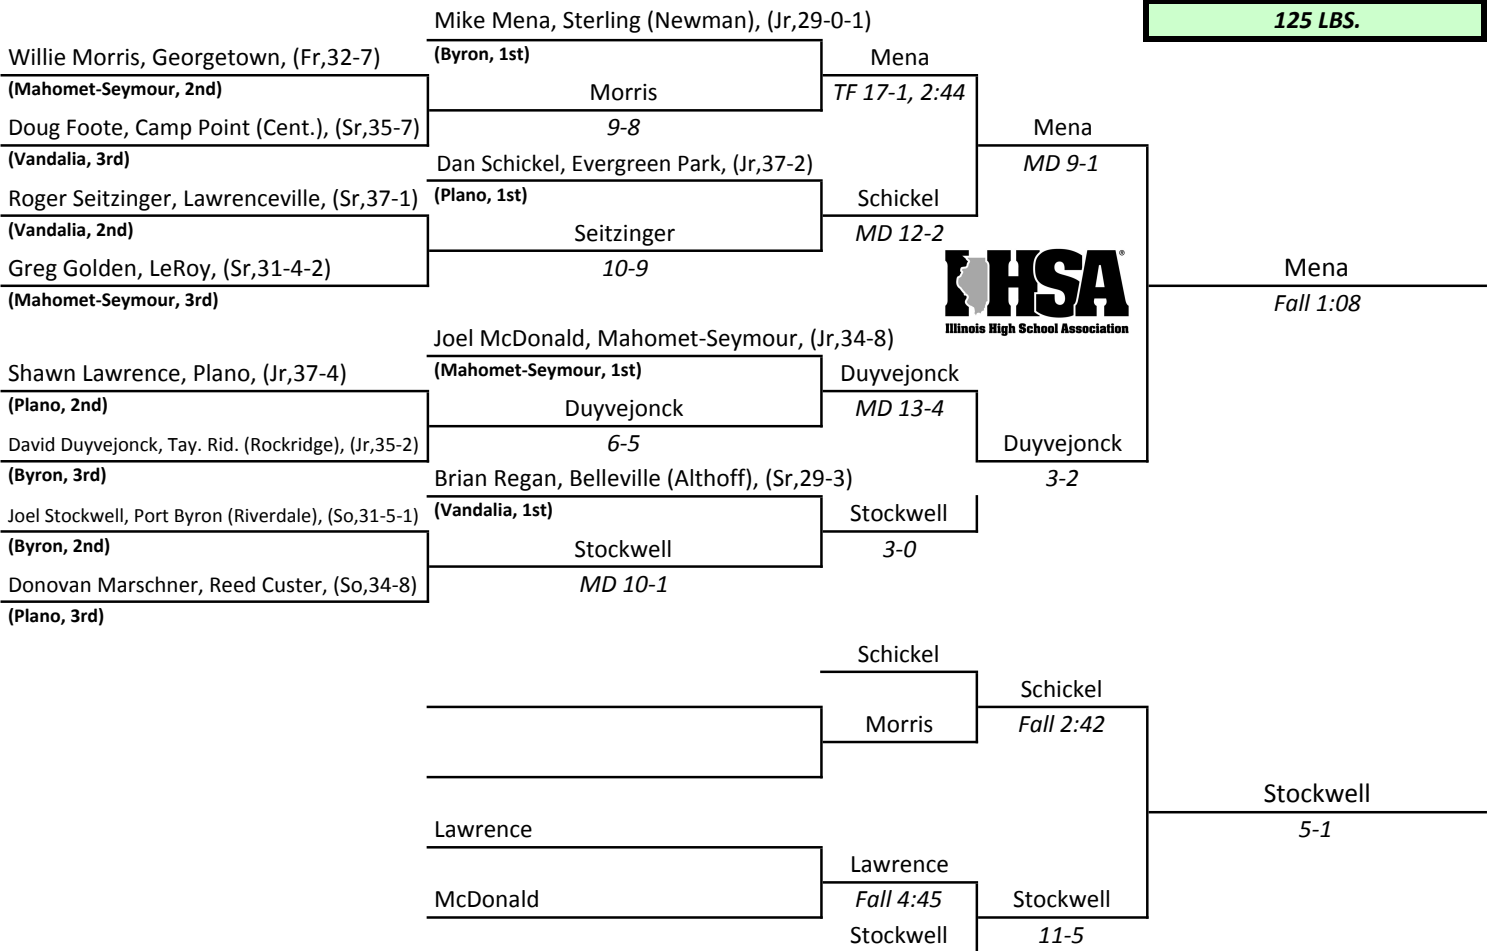

**IHSA STATE INDIVIDUAL
CLASS A
1991**

- 1st-Mike Mena, Sterling (Newman), (Jr,32-0-1)
- 2nd-David Duyvejonck, Tay. Rid. (Rockridge), (Jr,38-3)
- 3rd-Joel Stockwell, Port Byron (Riverdale), (So,35-6-1)
- 4th-Dan Schickel, Evergreen Park, (Jr,39-4)