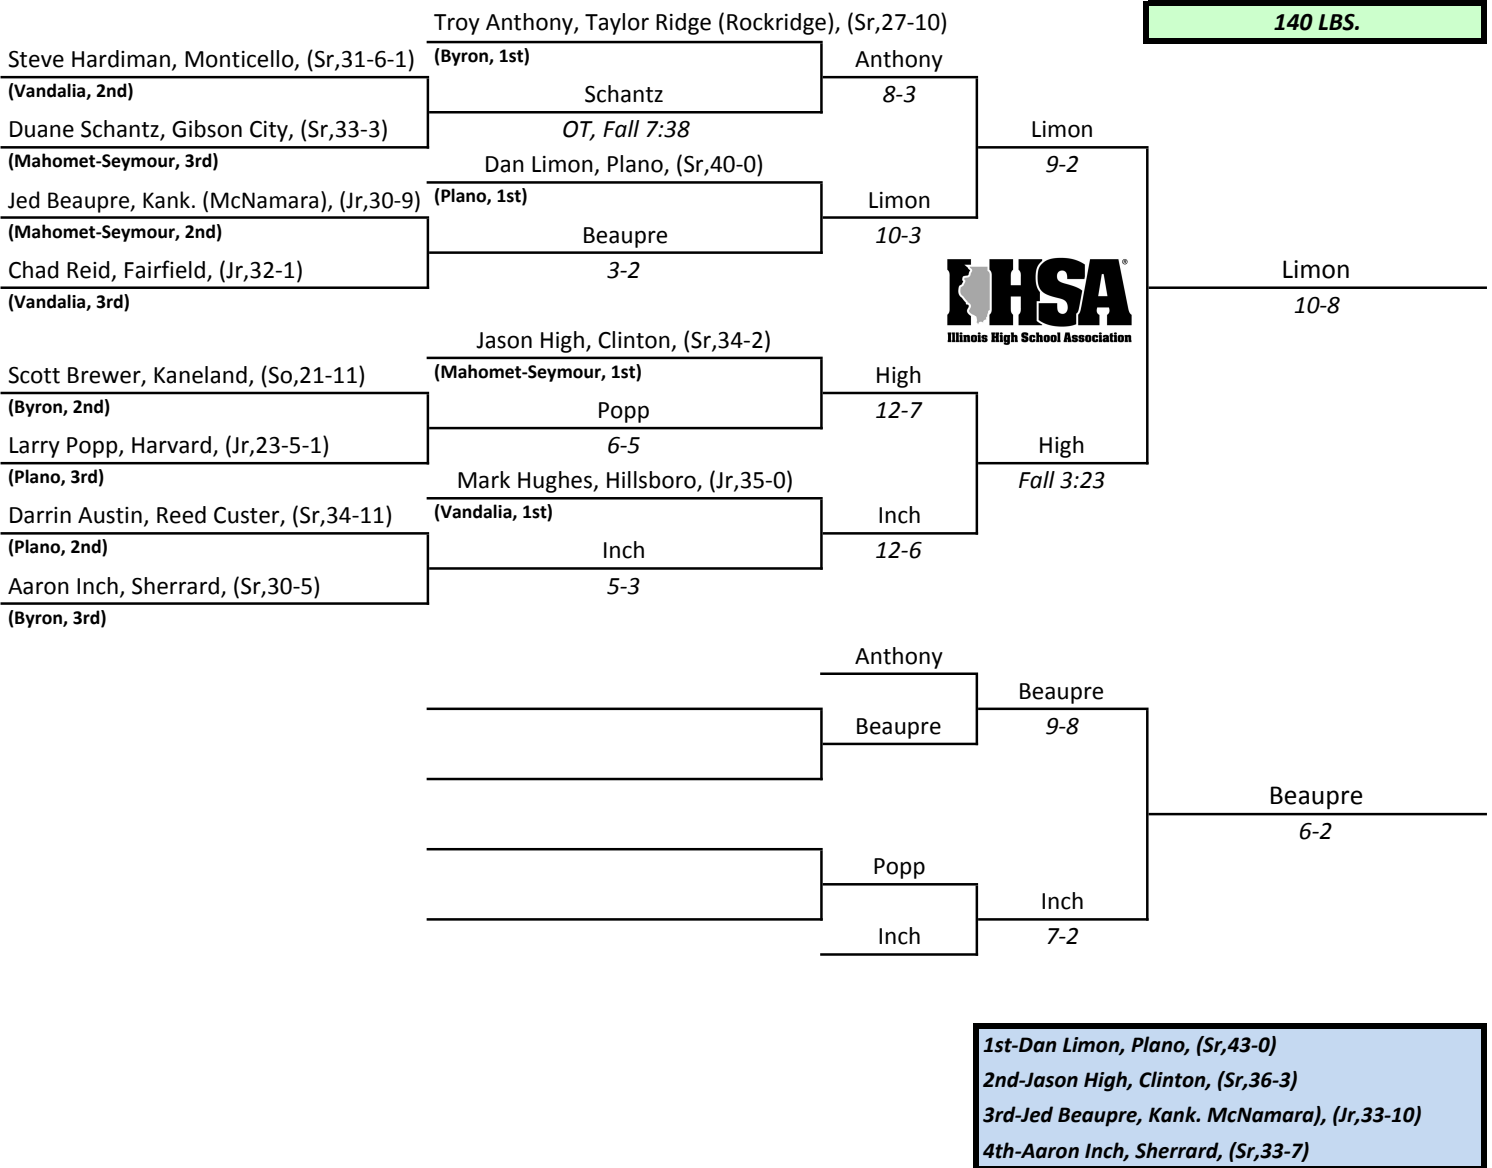

**IHSA STATE INDIVIDUAL
CLASS A
1991**

Assembly Hall, University of Illinois, Champaign, February 15th and 16th