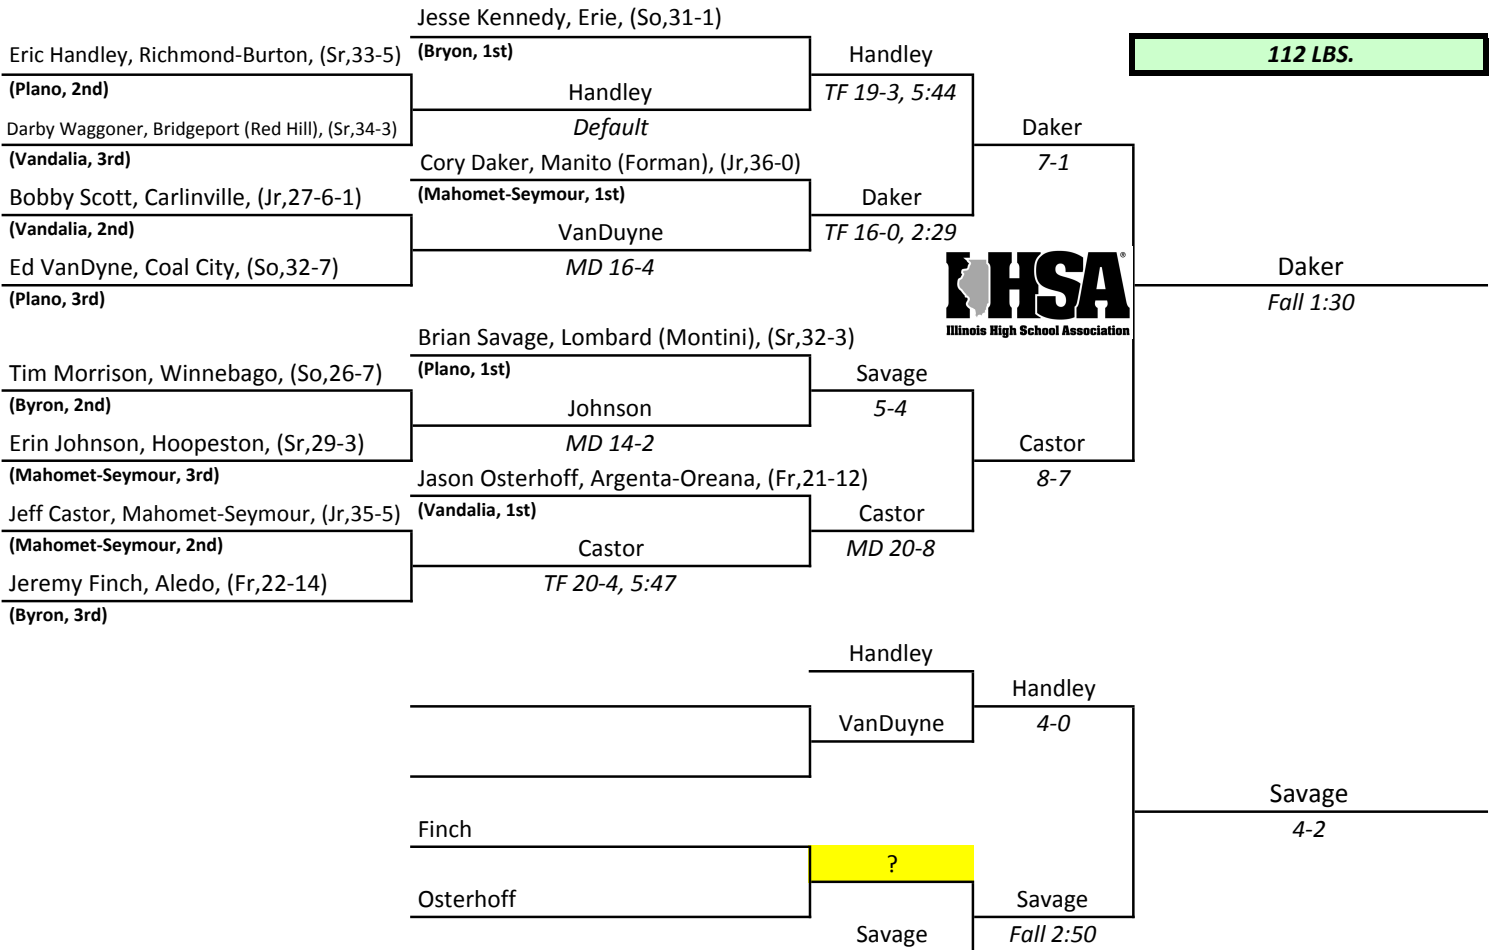

112 LBS.

1st-Cory Daker, Manito (Forman), (Jr,39-0)
 2nd-Jeff Castor, Mahomet-Seymour, (Jr,38-6)
 3rd-Brian Savage, Lombard (Montini), (Sr,35-4)
 4th-Eric Handley, Richmond-Burton, (Sr,36-7)

**IHSA STATE INDIVIDUAL
CLASS A
1991**