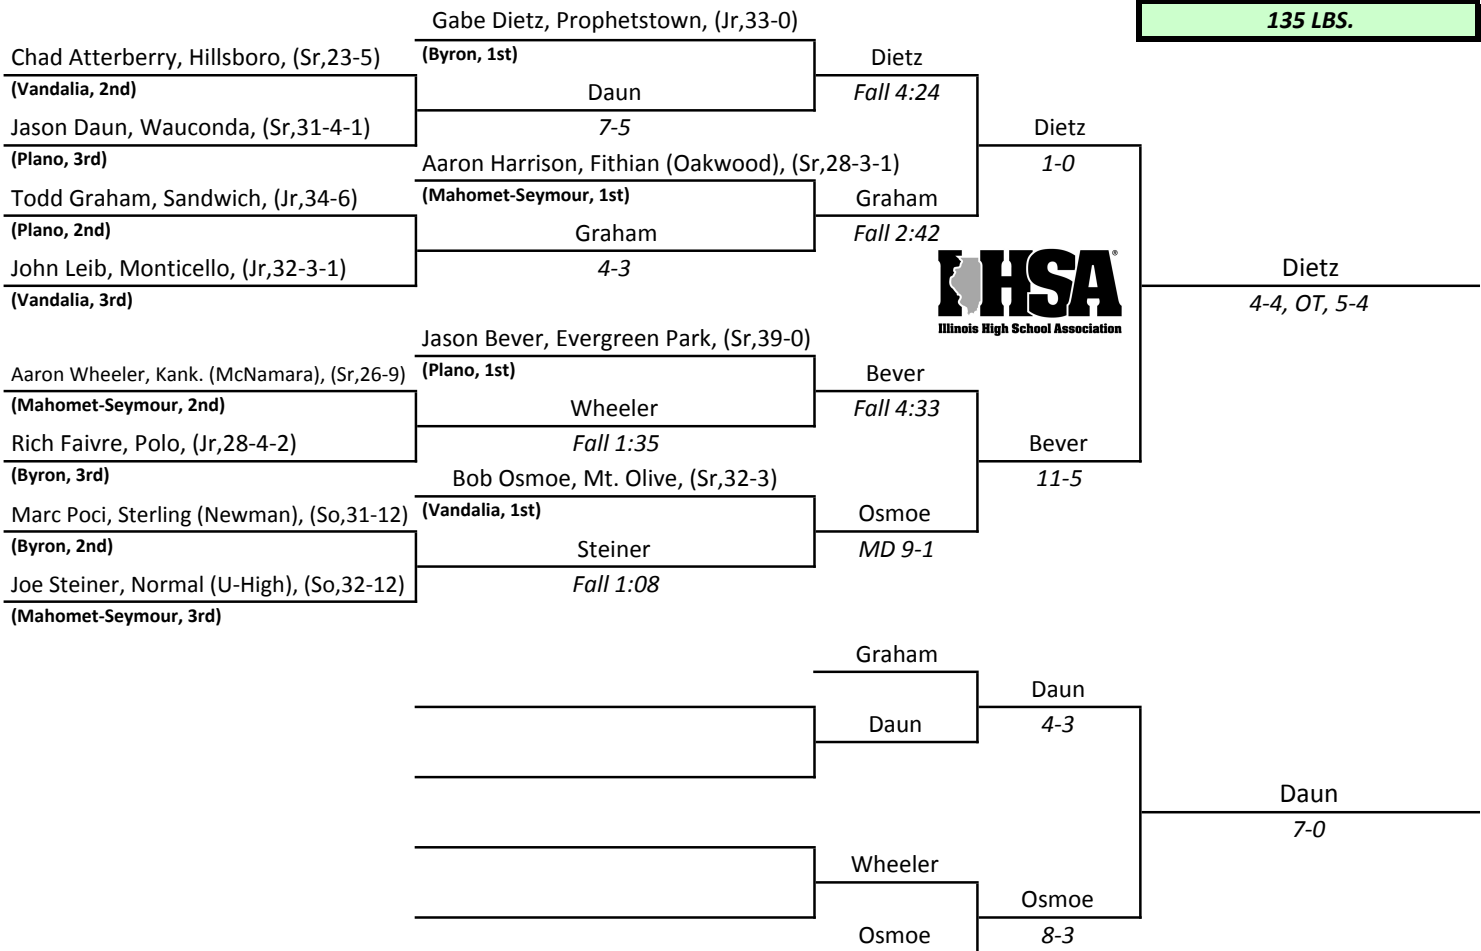

**IHSA STATE INDIVIDUAL
CLASS A
1991**

- 1st-Gabe Dietz, Prophetstown, (Jr,36-0)
- 2nd-Jason Bever, Evergreen Park, (Sr,41-1)
- 3rd-Jason Daun, Wauconda, (Sr,34-5-1)
- 4th-Bob Osmoe, Mt. Olive, (Sr,34-5)

Assembly Hall, University of Illinois, Champaign, February 15th and 16th