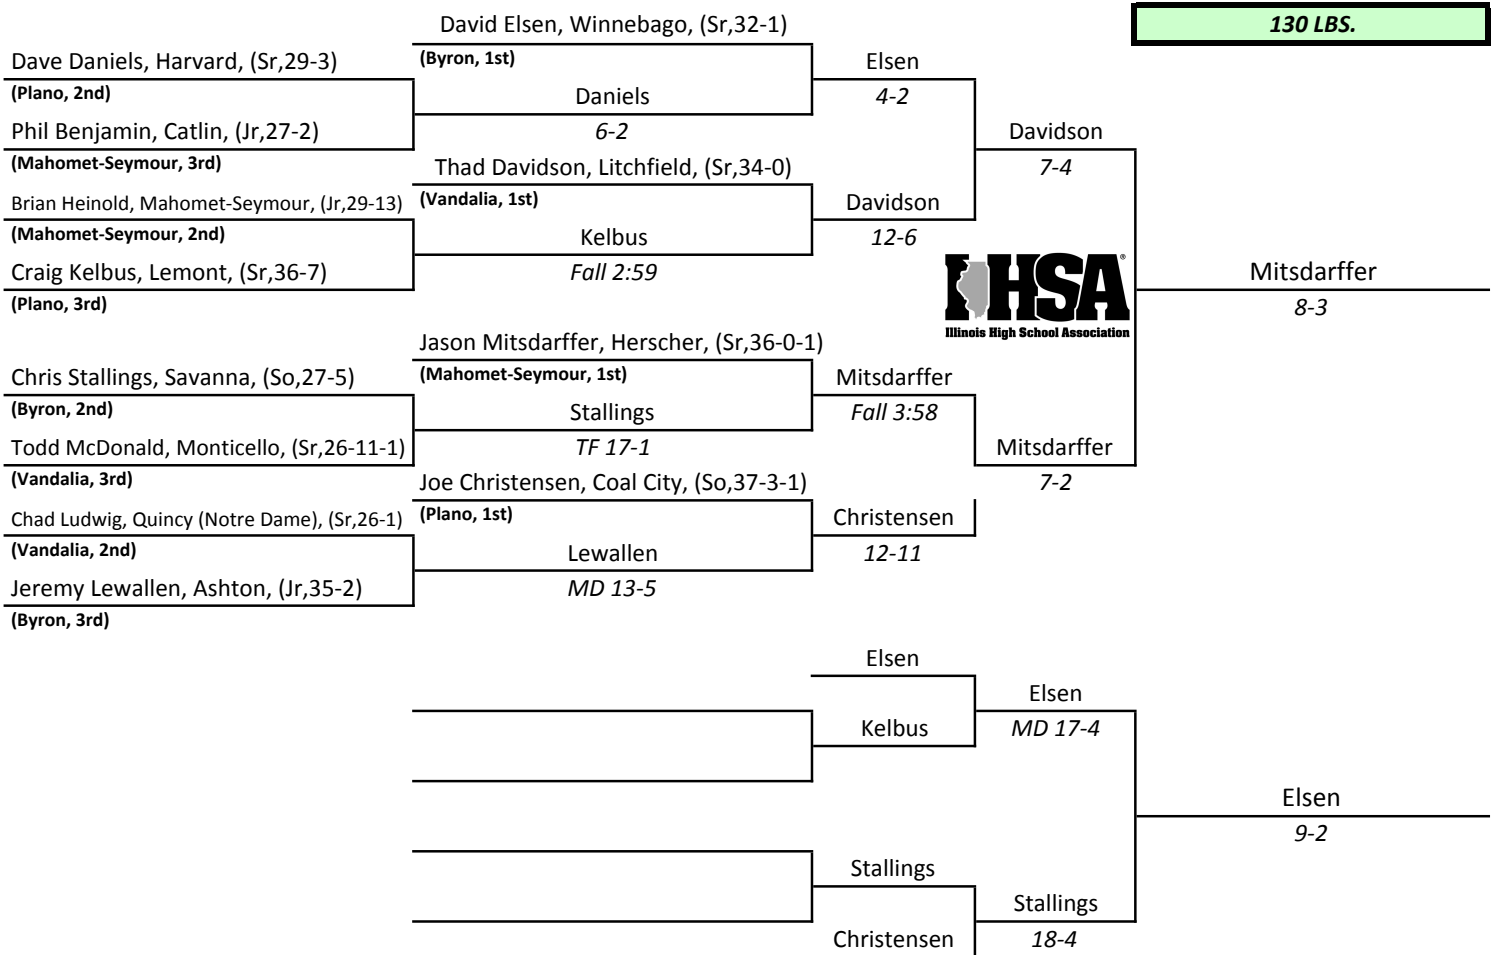

**IHSA STATE INDIVIDUAL
CLASS A
1991**

- 1st-Jason Mitsdarffer, Herscher, (Sr,39-0-1)
- 2nd-Thad Davidson, Litchfield, (Sr,36-1)
- 3rd-David Elsen, Winnwbago, (Sr,35-2)
- 4th-Chris Stallings, Savanna, (So,29-7)

Assembly Hall, University of Illinois, Champaign, February 15th and 16th