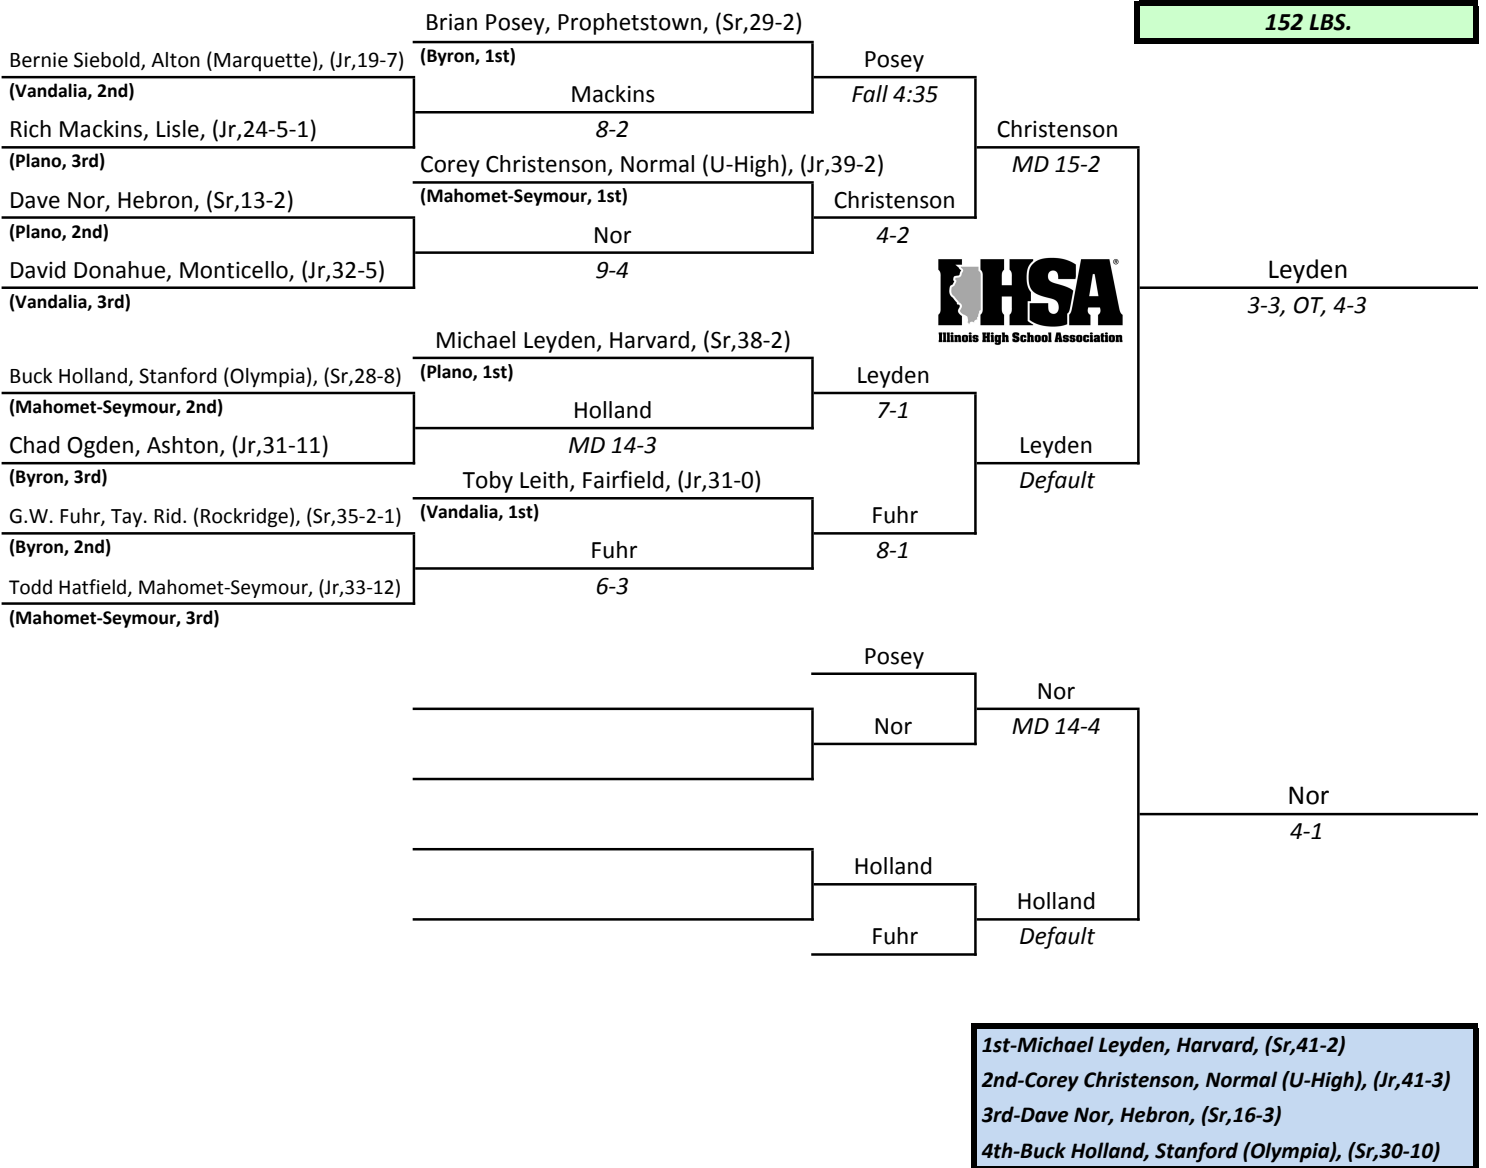

**IHSA STATE INDIVIDUAL
CLASS A
1991**

Assembly Hall, University of Illinois, Champaign, February 15th and 16th