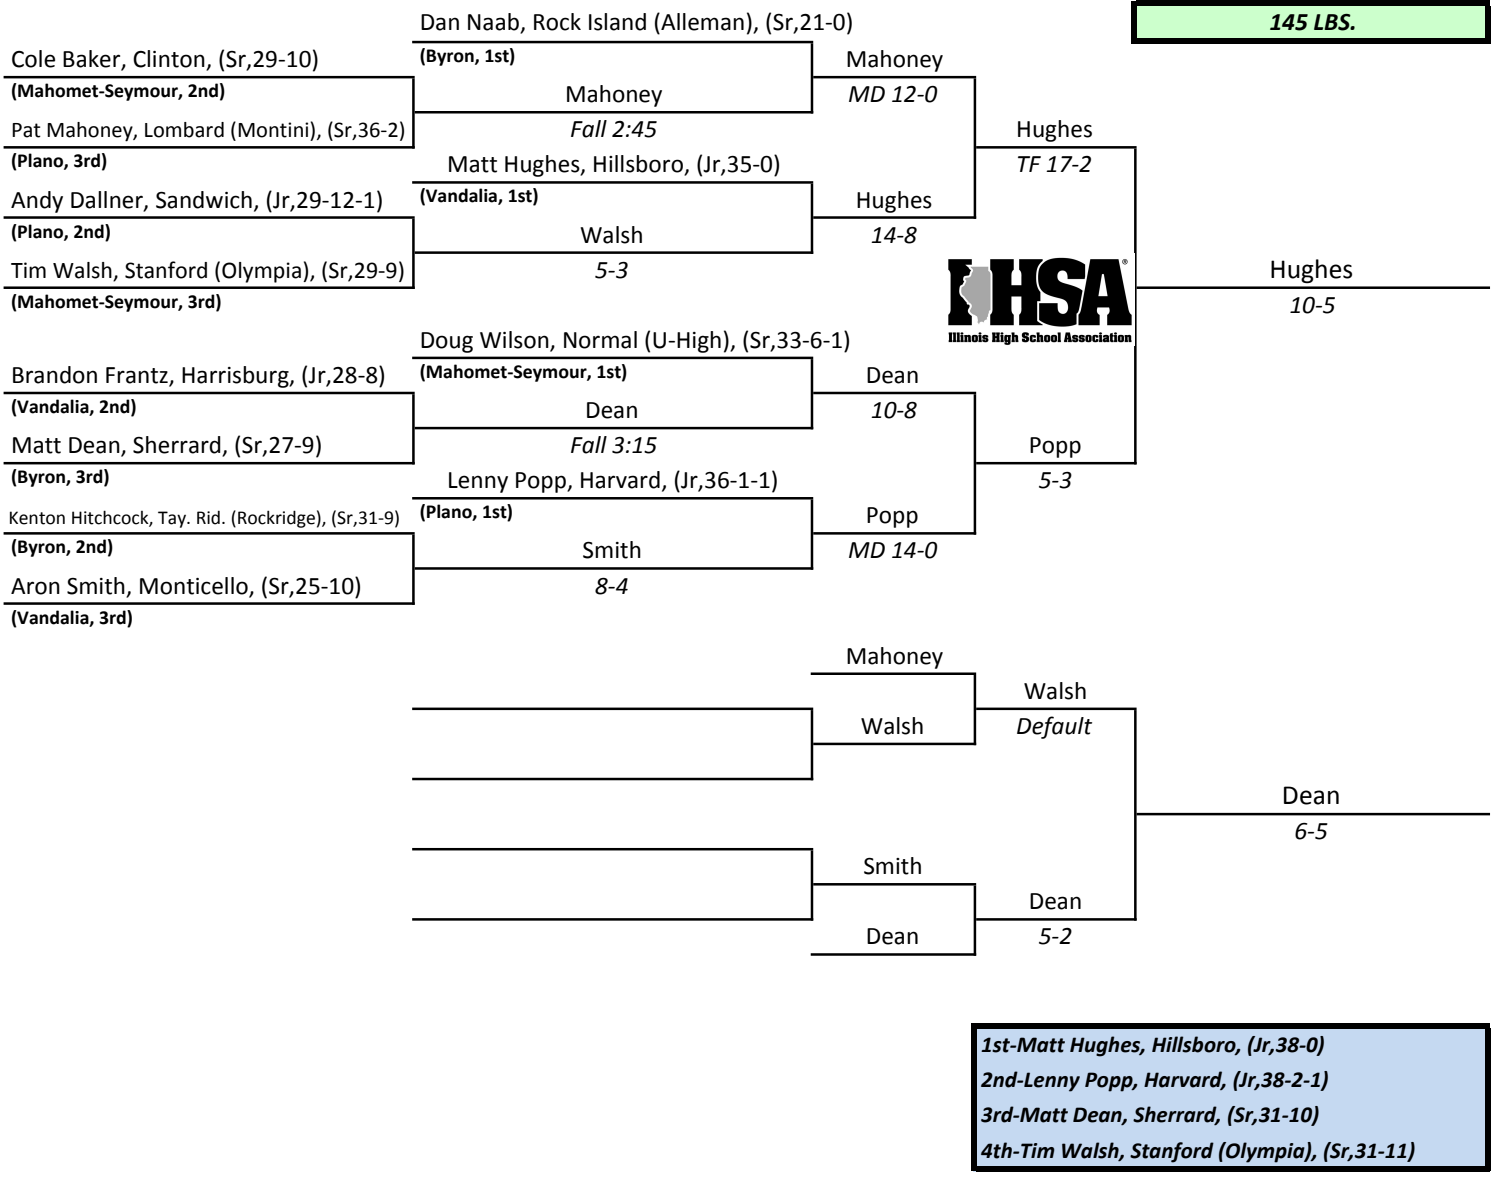

Assembly Hall, University of Illinois, Champaign, February 15th and 16th

**IHSA STATE INDIVIDUAL
CLASS A
1991**

Assembly Hall, University of Illinois, Champaign, February 15th and 16th

**IHSA STATE INDIVIDUAL
CLASS A
1991**